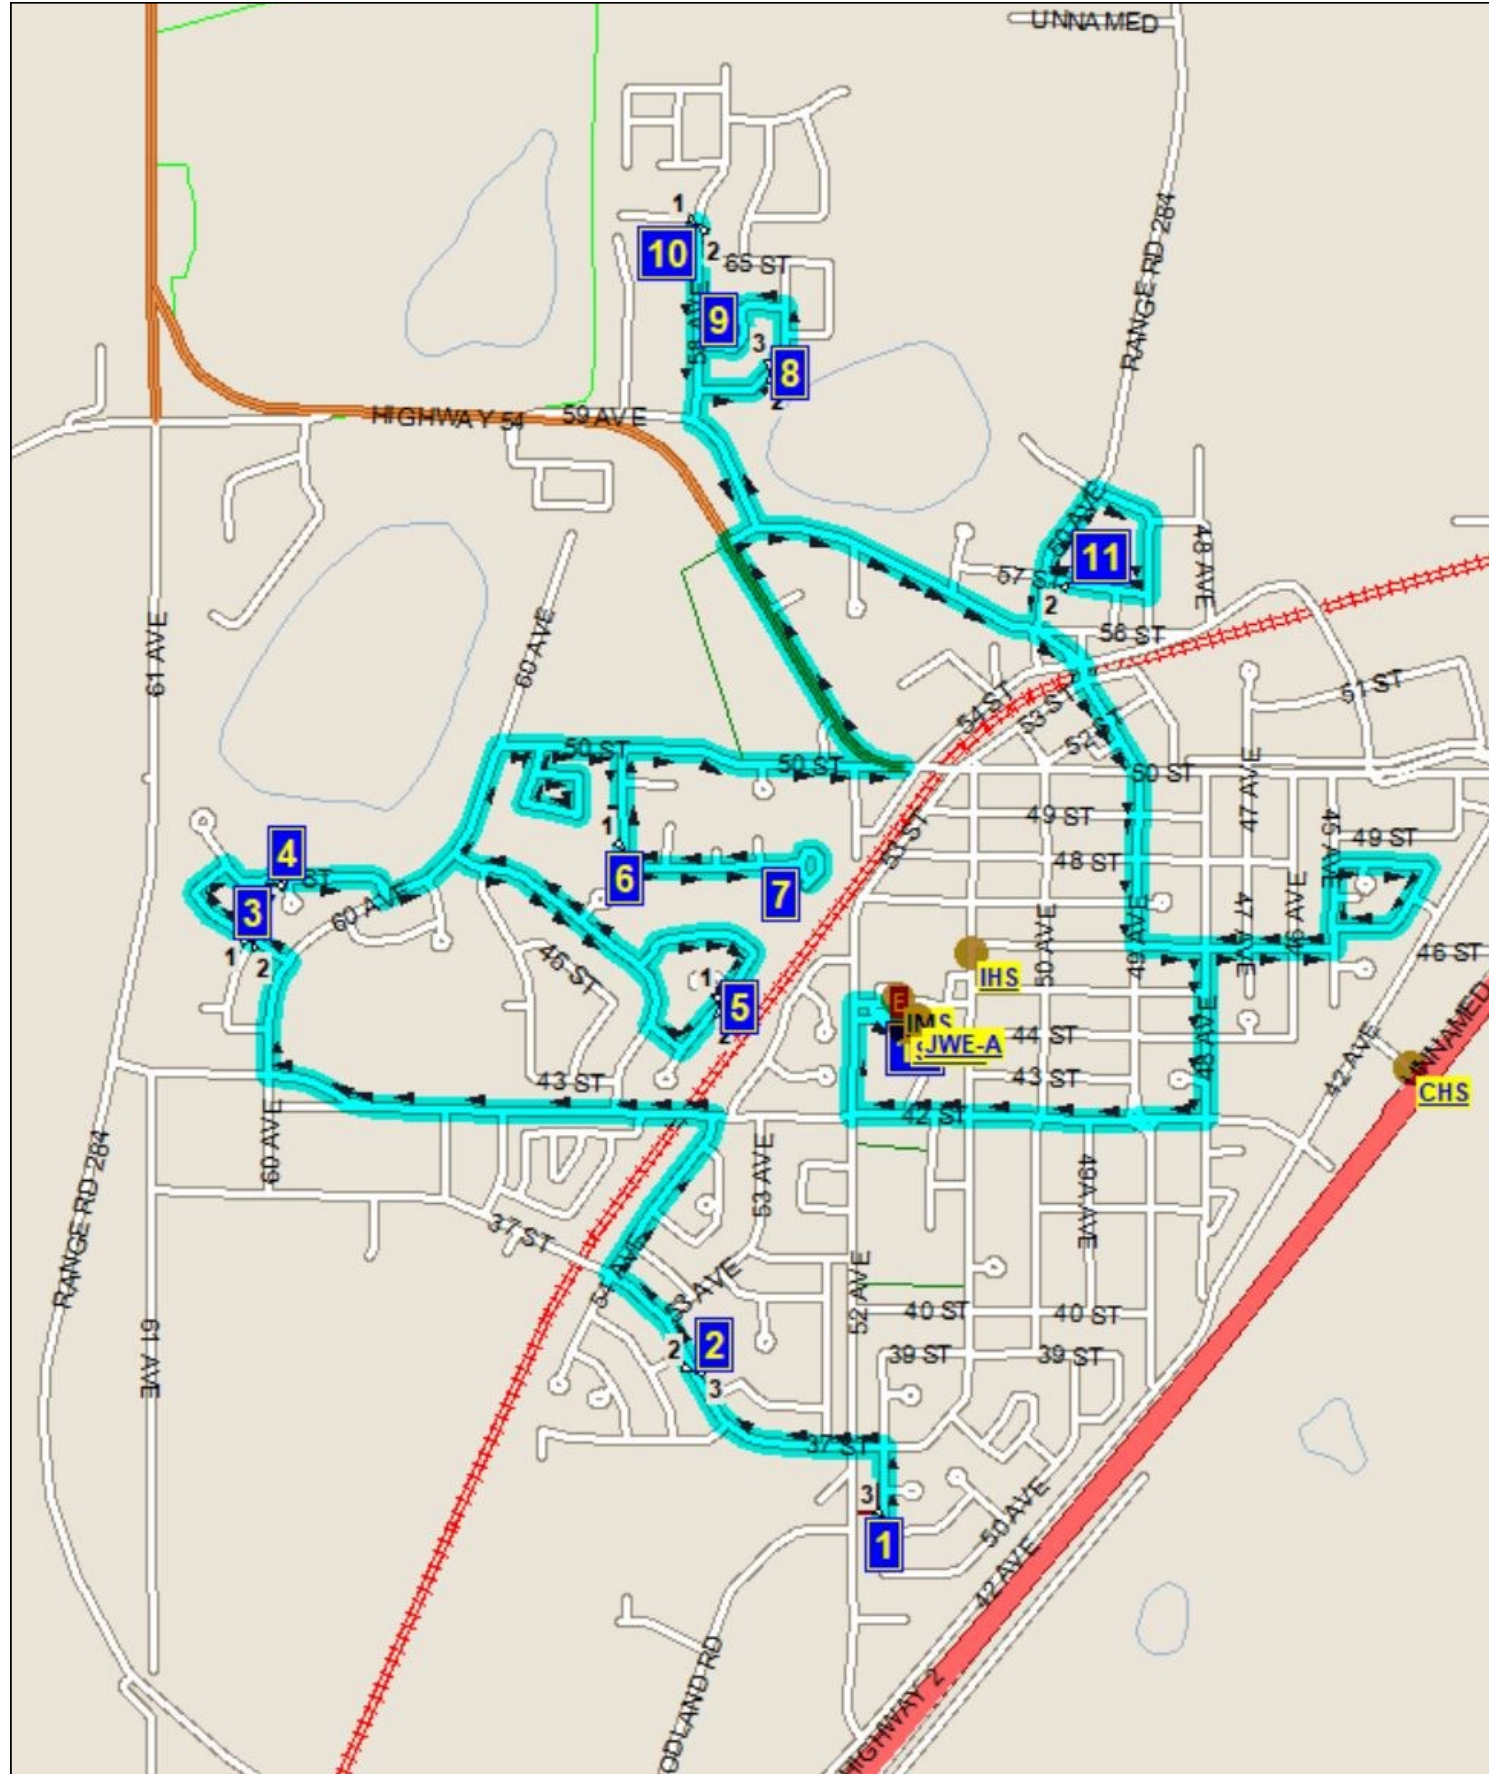

# 2022-23 IU-01 INNISFAIL SHUTTLE BUS STOP LOCATIONS AND TIMES

*Please note: PM route may differ from AM and all times are approximate  
Be at your stop at least 5 minutes before pickup time!*

#	Stop Name	AM PICK UP	PM DROP OFF
1	Mailboxes at Playground 51 A Avenue	7:38 AM	3:25 PM
2	Lions Community Park Mailbox	7:40AM	3:26 PM
3	44 Street Crescent @ 60 A Avenue	7:44 AM	3:29 PM
4	47 Street Bus Stop	7:46 AM	3:31 PM
5	54 A Avenue Crescent Mailboxes @ 4430	7:51 AM	3:36 PM
6	56 Avenue Mailboxes at 4815	7:54 AM	3:40 PM
7	48 Street Mailboxes	7:55 AM	3:41 PM
8	Cedar Way Walkway to lake at fire hydrant	8:02 AM	3:46PM
9	Elmwood Way Alleyway South	8:03 AM	3:47 PM
10	58 Avenue and Maple Crescent	8:05 AM	3:49 PM
11	Dodd's Lake Park	8:10 AM	4:03PM
12	Innisfail Bus Loop	8:16 AM	3:22 PM

*Please Note: Routes may be adjusted as the year progresses.*