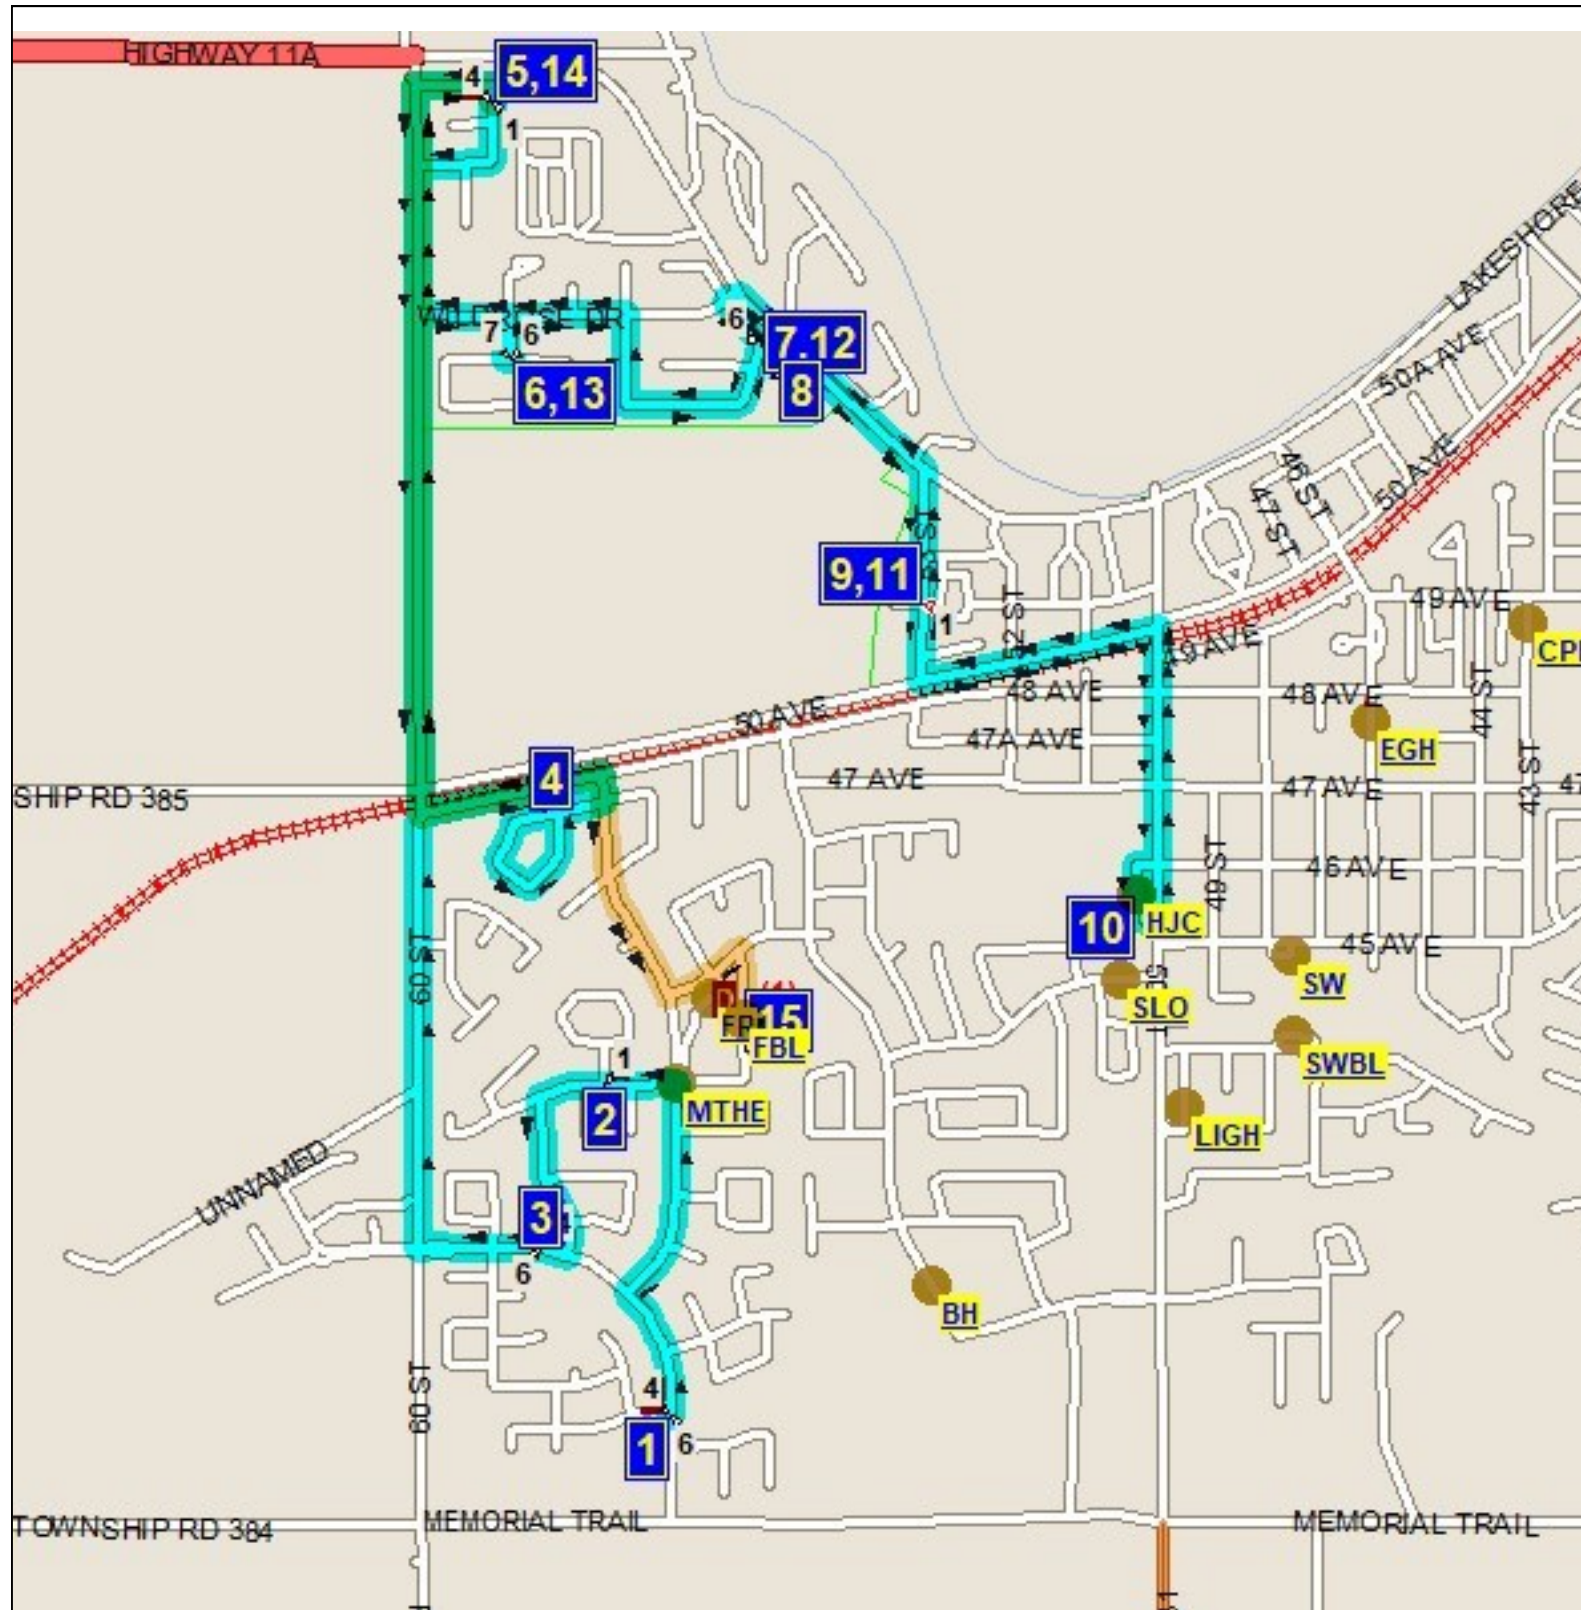

# 2021-22 SLS-A SYLVAN SHUTTLE BUS STOP LOCATIONS AND TIMES

Please note: PM route may differ from AM and ALL TIMES ARE APPROXIMATE

— Be at your stop at least 5 minutes before pickup time!

# AM	BUS STOP (Services HJ Cody/Fox Run) (NOTE: bus loops for both schools for some stops)	AM PICK UP	PM DROP OFF
1	Greenspace at Esso Lakeway Blvd (HJ CODY and FOX RUN)	7:47 AM	3:36 PM (HJ CODY) 3:14 PM (FOX RUN)
2	Firdale Drive and Fulmar Close	7:50 AM	3:39 PM
3	Pirate Ship Park Lakeway Blvd (HJ CODY and FOX RUN)	7:52 AM	3:41 PM (HJ CODY) 3:11 PM (FOX RUN)
4	Fern Glade Crescent	7:56 AM	3:44 PM
5	Westwood Crescent North Mailbox (HJ CODY)	7:59 AM	3:47 PM
6	Wilkinson Circle Park (HJ CODY)	8:03 AM	3:49 PM
7	Willow Springs Crescent #1 Mailbox (HJ CODY)	8:07 AM	3:51 PM
8	Marina Bay (HJ CODY)	8:09 AM	3:54 PM
9	Rainbow Park Alleyway (HJ CODY)	8:10 AM	3:56 PM
10	HJ Cody School	8:12 AM	3:32 PM
11	Rainbow Park Alleyway (FOX RUN)	8:18 AM	3:27 PM
12	Marina Bay (FOX RUN)	8:20 AM	3:25 PM
13	Willow Springs Crescent #1 Mailbox (FOX RUN)	8:22 AM	3:23 PM
14	Wilkinson Circle Park (FOX RUN)	8:25 AM	3:20 PM
15	Westwood Crescent North Mailbox (FOX RUN)	8:27 AM	3:18 PM
16	Fox Run School	8:32 AM	3:08 PM

Please Note: Routes may be adjusted as the year progresses.