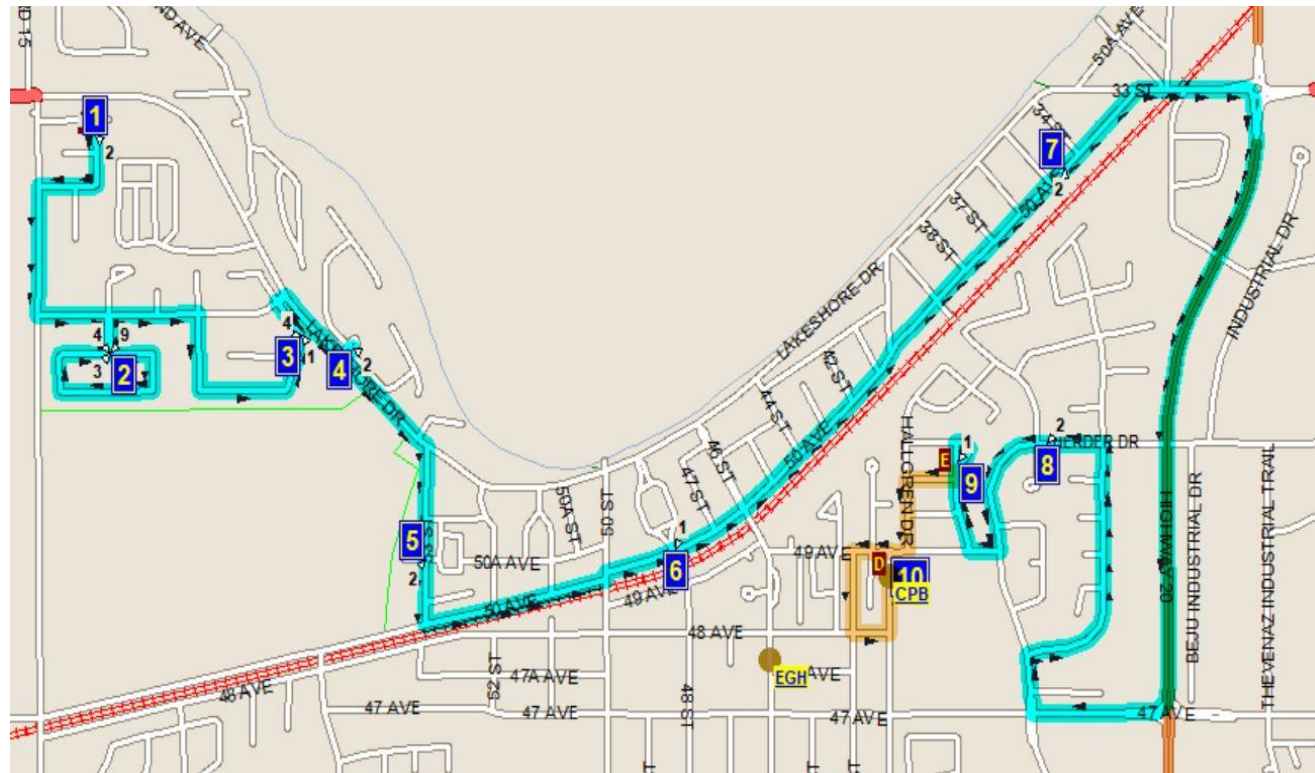

## SLS - B

AM STOP #	STOP NAME (Services CP Blakely and Fox Run School)	AM PICK UP	PM DROP OFF
1	Westwood Crescent Mailbox	7:54	3:32
2	Wilkinson Circle Park	8:00	3:30
3	#1 Willow Springs Crescent (Mailbox)	8:03	3:28
4	Marina Bay	8:04	3:27
5	Rainbow Park Entrance	8:06	3:26
6	Municipal Library	8:09	3:22
7	50 <sup>th</sup> Avenue at 37 Street	8:12	3:19
7	101 Herder Drive	8:16	3:17
8	Harper Drive Mailbox at Greenspace	8:18	3:16
9	C.P. Blakely School	8:30	3:15