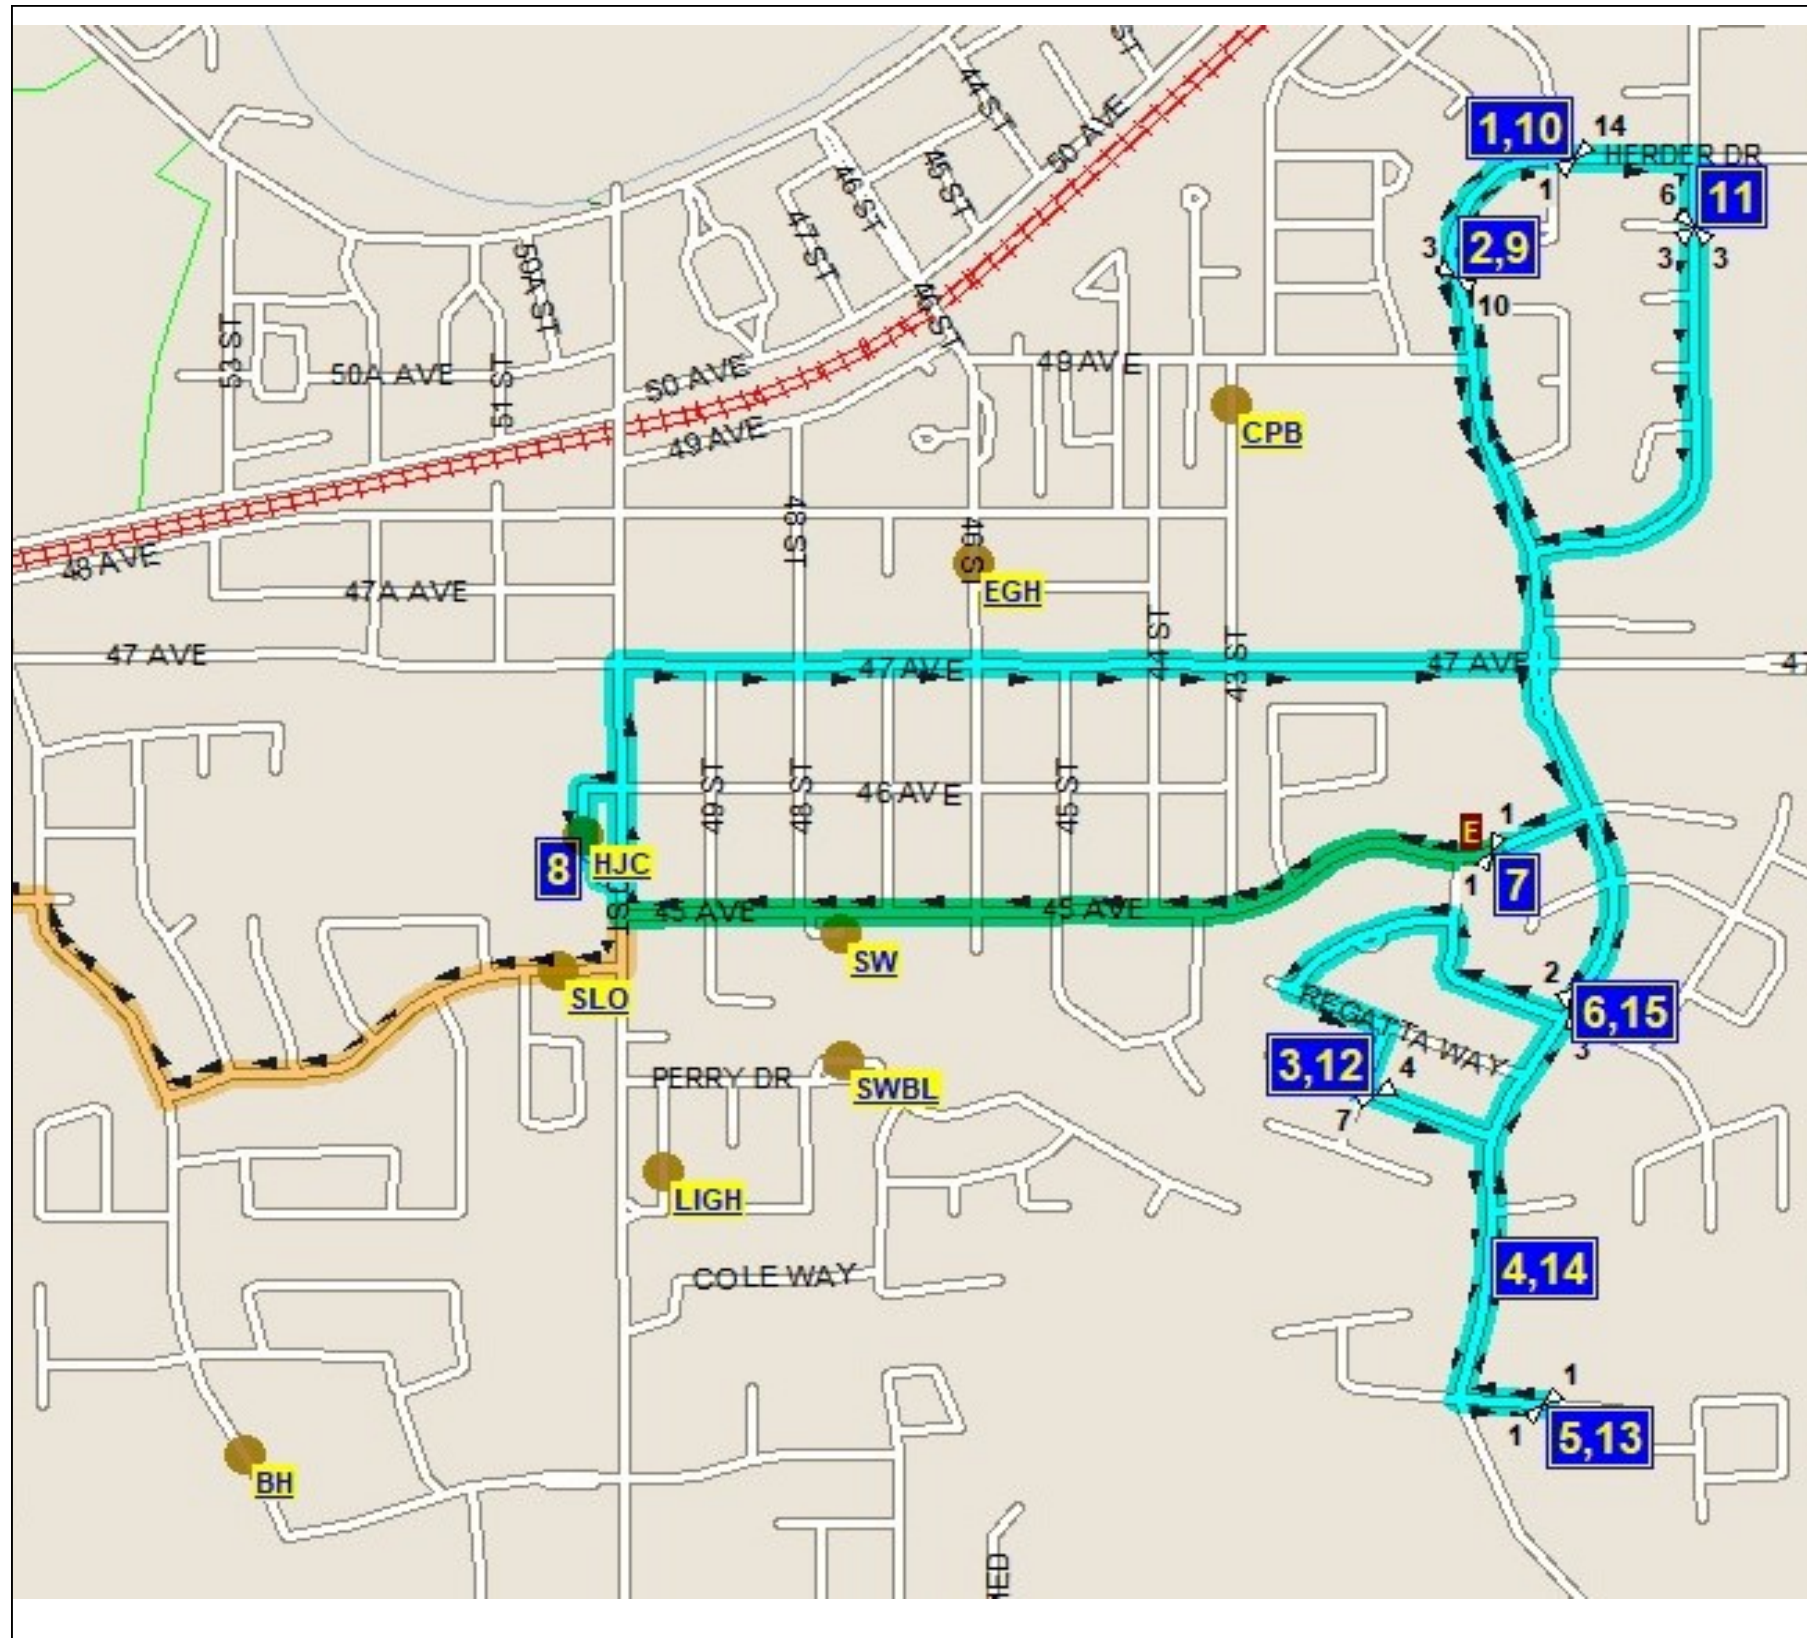

# 2021-22 SLS-E SYLVAN SHUTTLE BUS STOP LOCATIONS AND TIMES

Please note: PM route may differ from AM and ALL TIMES ARE APPROXIMATE — Be at your stop at least 5 minutes before pickup

#	Stop Name NOTE: THIS BUS LOOPS (Services HJ Cody/Fox Run)	AM PICK UP	PM DROP OFF
1	101 Herder Drive (HJ CODY)	7:54 AM	3:46 PM
2	72 Herder Drive (HJ CODY)	7:55 AM	3:45 PM
3	Rosewood Rise Mailboxes (HJ CODY)	7:58 AM	3:39 PM
4	Vista's Entrance Mailboxes (HJ CODY)	7:59 AM	3:40 PM
5	74 Ryders Ridge (for Victor Close) (HJ CODY)	7:57 AM	3:38 PM
6	4414 Ryders Ridge Blvd Crosswalk (HJ CODY)	8:00 AM	3:36 PM
7	Catholic School (HJ CODY)	8:03 AM	3:37 PM
8	HJ Cody School	8:06 AM	3:33 PM
9	72 Herder Drive (FOX RUN)	8:13 AM	3:15 PM
10	101 Herder Drive (FOX RUN)	8:14 AM	3:16 PM
11	Holbrook and Hinshaw (FOX RUN)	8:15 AM	3:17 PM
12	Rosewood Rise Mailboxes (FOX RUN)	8:18 AM	3:47 PM
13	Vista's Entrance Mailboxes (FOX RUN)	8:19 AM	3:24 PM
14	74 Ryders Ridge (for Victor Close) (FOX RUN)	8:17 AM	3:21 PM
15	4414 Ryders Ridge Blvd Crosswalk (FOX RUN)	8:20 AM	3:24 PM
16	Catholic School (FOX RUN)	8:23 AM	3:28 PM
17	Fox Run School	8:30 AM	3:08 PM