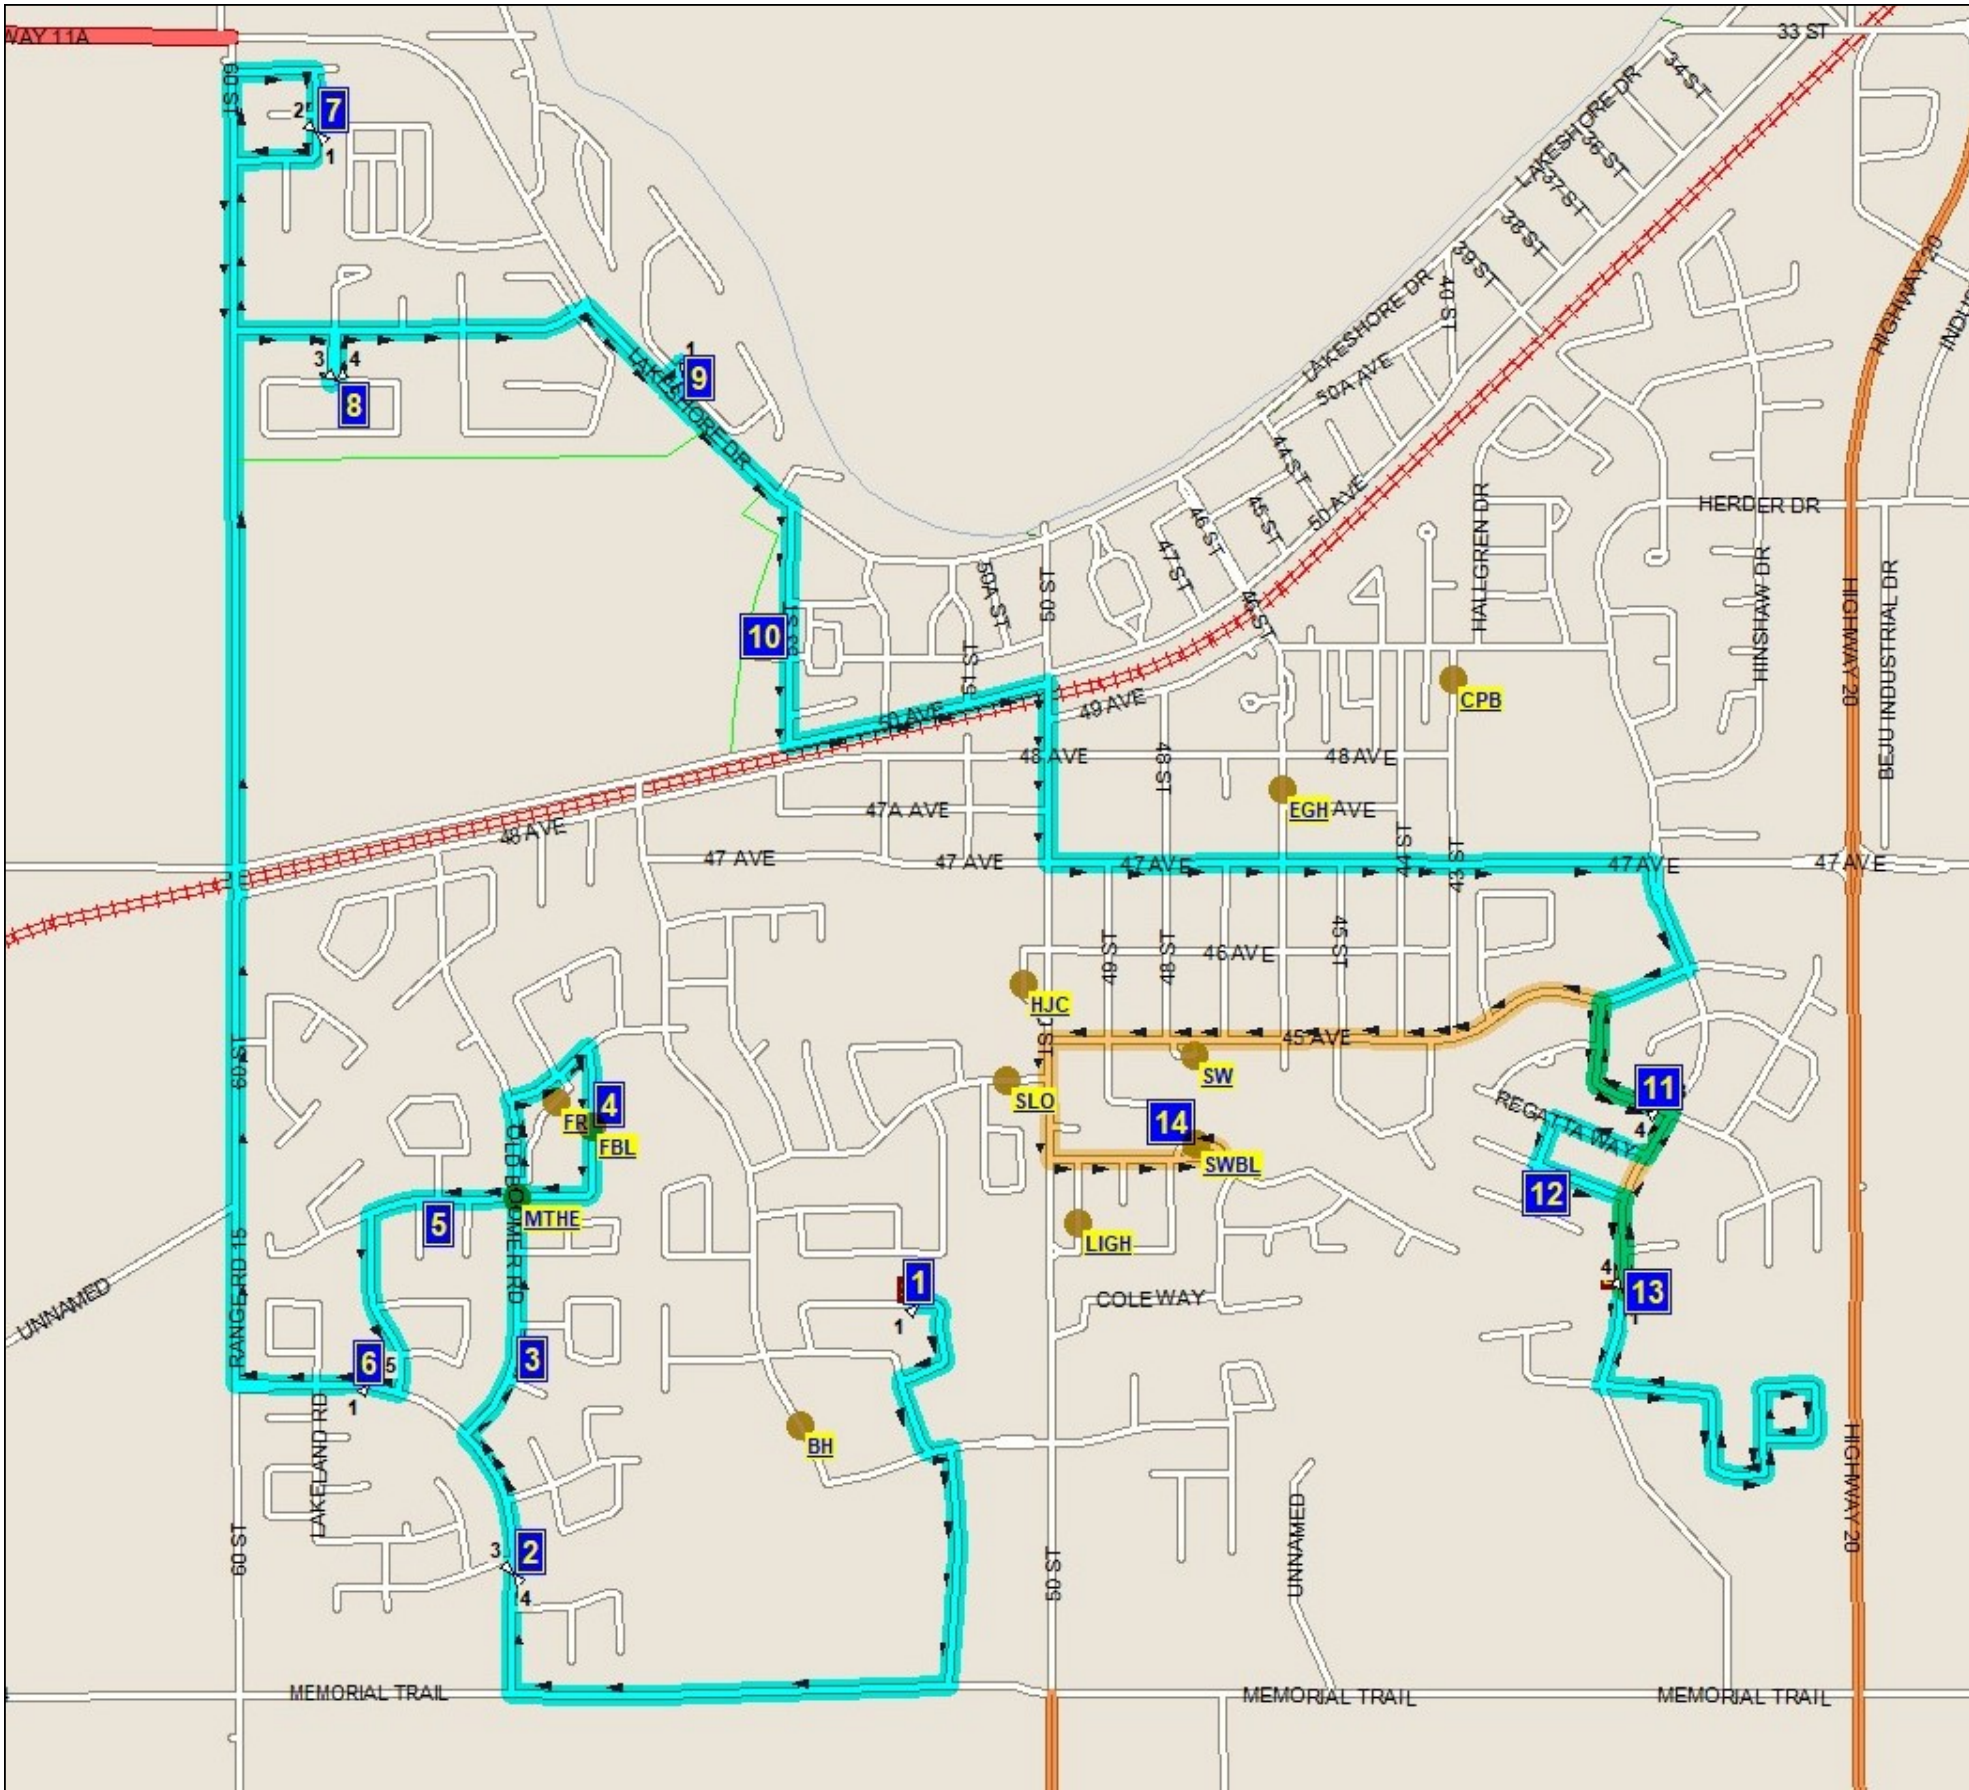

# 2021-22 SLS-D SYLVAN SHUTTLE BUS STOP LOCATIONS AND TIMES

Please note: PM route may differ from AM and all times are approximate  
 Be at your stop at least 5 minutes before pickup time!

#	Stop Name (Services Steffie Woima Elementary)	AM PICK UP	PM DROP OFF
1	#119 Bowman Circle Mailbox	7:44 AM	3:17 PM
2	Greenspace N Esso Lakeway	7:49 AM	3:22 PM
3	Old Boomer Lark & Mailbox	7:51 AM	3:23 PM
4	Fox Run School	7:53 AM	3:24 PM
5	Firdale Drive and Fulmar Cls	7:55 AM	3:25 PM
6	Pirate Ship Park	7:56 AM	3:28 PM
7	Westwood S Mailbox	7:59 AM	3:31 PM
8	Wilkinson Circle Park	8:01 AM	3:36 PM
9	Marina Bay	8:06 AM	3:39 PM
10	Rainbow Park Entrance	8:08 AM	3:41 PM
11	43 Reynolds Road	8:15 AM	3:47 PM
12	Rosewood Rise Mailboxes	8:17 AM	3:49 PM
13	Vista's Entrance Mailbox	8:18 AM	3:50 PM
14	Steffie Wioma School	8:29 AM	3:05 PM

Please Note: Routes may be adjusted as the year progresses.